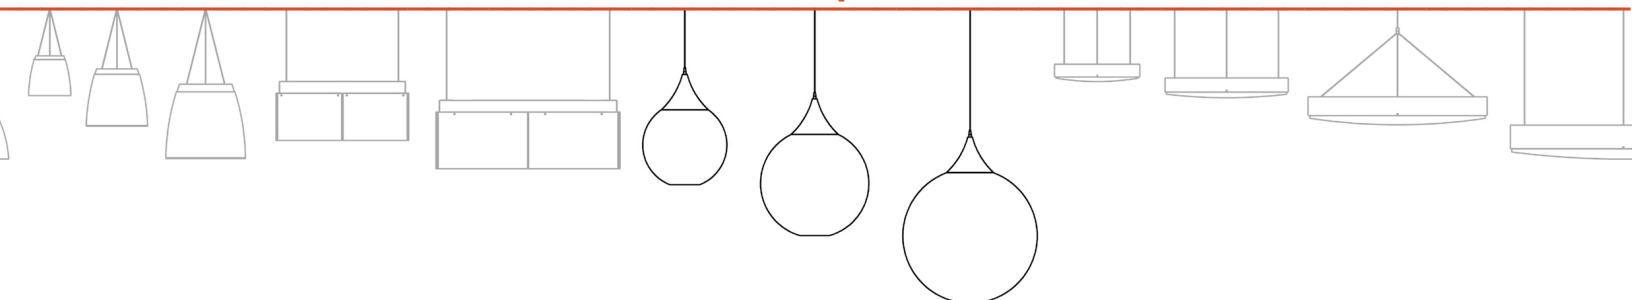

P5318 18"dia x 24"ht

P5324 24"dia x 30"ht

P5330 30"dia x 36"ht

i.drop™

Savory Swine | Louis Joyner Architect | Tammi Kegerreis, photographer

Powder Coat Paint Finishes

MW matte white

AP anodized paint